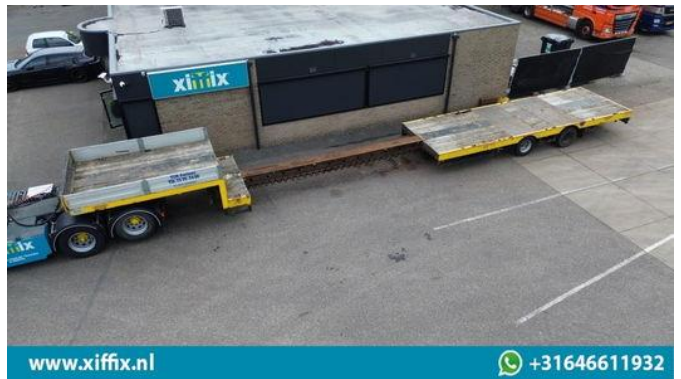

Broshuis 2-ass. Uitschuifbare semi dieplader // Naloop gestuurd

General features

Brand	Broshuis
Subcategory	Semi lowloader
Construction year	2001
Date of first registration	05-07-2001
Condition	Used
Reference	14339

Characteristics

Empty weight	8.300kg
Load capacity	29.700kg
Max. weight	38.000kg
Serial number	XL921N5BA1L007156

Broshuis 2-ass. Uitschuifbare semi dieplader // Naloop gestuurd

Technical specifications

Number of axes

2

Description

Construction: 2-axle extendable Semi-lowloader // 1x friction steering Date 1st registration: 05-07-2001 Length trailer: 1.260 + 610 cm. Length bed: 870 + 610 cm. Width: 253 cm. High: +- 92 cm. Number of axles: 2 Number of steering axles: 1 (friction) Number of Lift axles: 0 Suspension: Luft GVW: 38.000 kg. Unladen weight: 8.300 kg. Payload: 29.700 kg. Tire size: 235/75 x 17.5 " Average profile in%: 30 % Brakes: drum brakes 20 % MOT t/m: n Brand axles: BPW