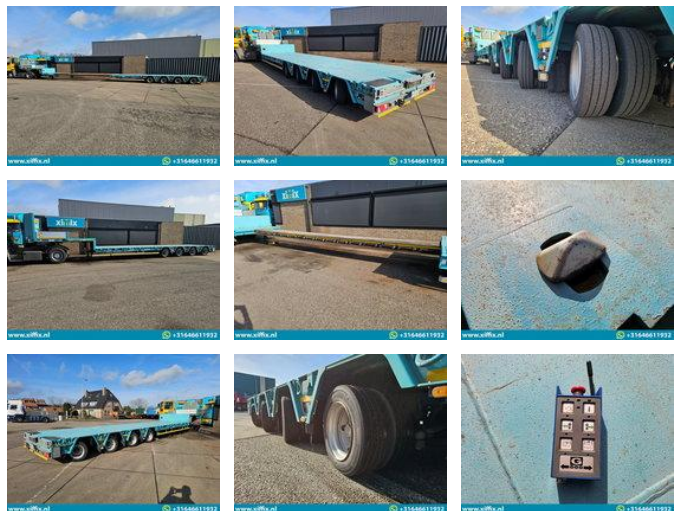

## Goldhofer 4-ass. Uitschuifbare semi dieplader // 78 cm. Hoog // 4x gestuurd

### General features

Brand	Goldhofer
Subcategory	Semi lowloader
Construction year	2020
Date of first registration	11-08-2020
Condition	Used
General condition	Very good
Reference	14984

# Goldhofer 4-ass. Uitschuifbare semi dieplader // 78 cm. Hoog // 4x gestuurd

## Description

Construction: 4-axle extendable Semi-lowloader // 78 cm. High // 4x steering Date 1st registration: 11-08-2020 Length trailer: 1.490 + 820 cm. Length bed: 1.070 + 820 cm. Width: 255 cm. High: +- 78 cm. Number of axles: 4 Number of steering axles: 4 (Hydr.) Number of Lift axles: 0 Suspension: Air GVW: 50.000 kg. Unladen weight: 15.400 kg. Payload: 34.600 kg. Tire size: 205/65 x 17.5 " Average profile in%: 60 % Brakes: drum brakes 70 % MOT t/m: 09-2026 Brand axles: BPW Central lubrication: Yes 2x Remote control for the steering axles: Yes Trailer technical in good condition!