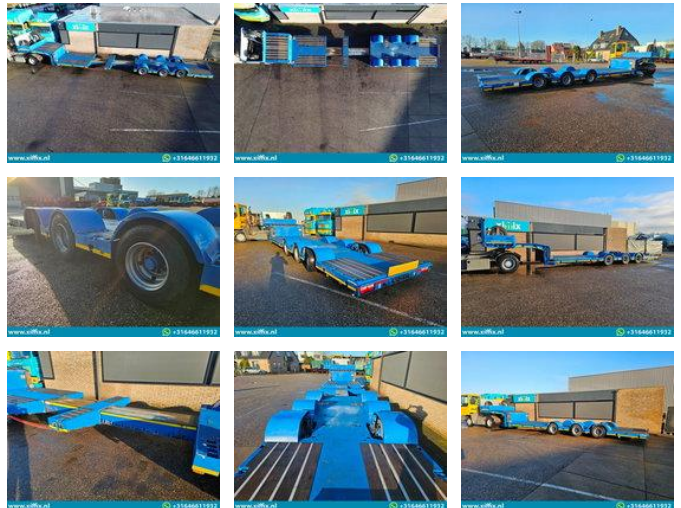

Trucks.nl

Meusburger 3-ass. Dubbel (2x) uitschuifbare dieplader // 275 cm. Breed // Naloop gestuurd

General features

Brand	Meusburger
Subcategory	Lowloader
Construction year	2016
Date of first registration	27-06-2016
Condition	Used
General condition	Good
Reference	14867

Characteristics

Empty weight	10.800kg
Load capacity	43.200kg
GVW	54.000kg
Serial number	W09TS3012G0M49276

Meusburger 3-ass. Dubbel (2x) uitschuifbare dieplader // 275 cm. Breed // Naloop gestuurd

Technical specifications

Number of axes

3

Description

Construction: 3-axle double (2x) extendable low loader // 275 cm. width // friction steering Date of 1st registration: 27-06-2016
Length trailer: 1.340 cm + 200 + 150 cm Length bed: 970 cm + 200 + 150 cm Width trailer: 275 cm. Bed High: +- 55 cm. Suspension:
Air Number of axles: 3 pieces Number of steering axles: 1 (friction) Number of elevator shafts: No GVW: 54.000 kg Tare weight:
10.800 kg. Payload: 43.200 kg. Tire size: 245/70x17,5 " Profile on average in %: 50% Brakes : drum brakes 60% MOT t/m: nvt
Brand axles: BPW Central lubrication: Yes Trailer technical in good condition