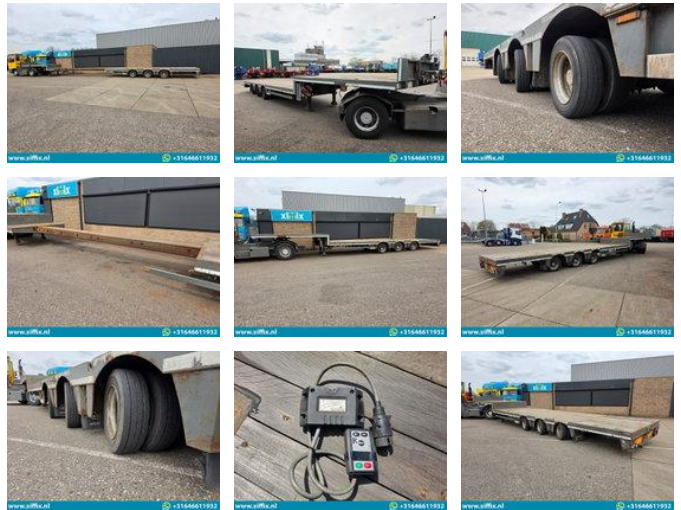

## Nooteboom 3-ass. Uitschuifbare semi dieplader // 3x gestuurd // 80 cm. Hoog

### Properties

Single weight	12.600kg
Load capacity	31.150kg
GVW	43.750kg
Serial number	XMRMC000090002011

# Nooteboom 3-ass. Uitschuifbare semi dieplader // 3x gestuurd // 80 cm. Hoog

## Description

Construction: 3-axle extendable Semi-lowloader // 3x steering // 80 cm. High Date 1st registration: 30-03-2010 Length trailer: 1.370 + 640 cm. Length bed: 920 + 640 cm. Width: 252 cm. High: +- 80 cm. Number of axles: 3 Number of steering axles: 3 (Hydr.) Number of Lift axles: 0 Suspension: Air GVW: 35.000 kg. (43.750 kg. Technical) Unladen weight: 12.600 kg. Payload: 22.400 kg. (31.150 kg. Technical) Tire size: 205/65 x 17.5 " Average profile in%: 40 % Brakes: drum brakes 10 % MOT t/m: n Brand axles: SAF Central lubrication: Yes Remote control for the steering axles: Yes