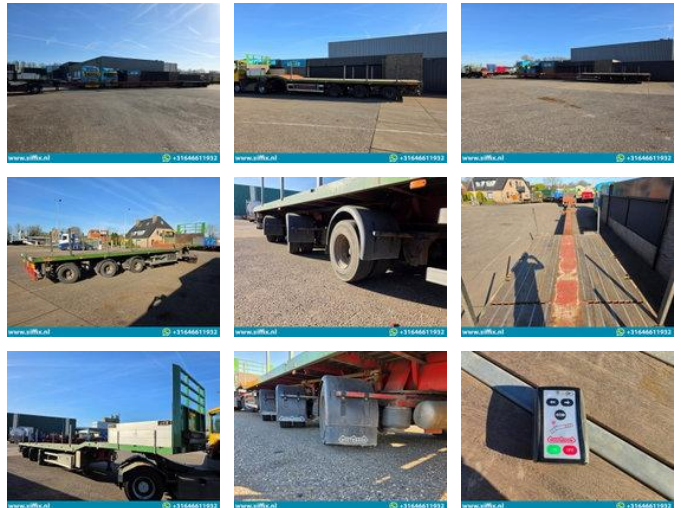

Trucks.nl

Nooteboom 3-ass. Vlakke triple (3x) uitschuifbare oplegger // 3x gestuurd

General characteristics

Brand	Nooteboom
Subcategory	Flatbed
Year of construction	2007
Date of first registration	19-12-2007
Condition	Used
Reference	15001

Properties

Single weight	14.080kg
Load capacity	33.920kg
GVW	48.000kg
Serial number	XMROVB00070000681

Nooteboom 3-ass. Vlakke triple (3x) uitschuifbare oplegger // 3x gestuurd

Technical specifications

Number of axes

3

Description

Construction: 3-axle Flat triple (3x) extendable trailer // 3x steering First registration date: 19-12-2007 Length trailer: 1.370 + 710 + 750 + 740 cm. Height: +- 120 cm. Width: 252 cm. Suspension: Air Number of axles: 3 pieces Number of steering axles: 3 (hydr.) Number of lift axles: 0 GVW: 48.000 kg. Tare weight: 14.080 kg. Loading capacity: 33.920 kg Tire size: 235/75 R 22, 5 Profile on average in %: 50 % Brakes: Drum 5 % MOT up to: n Brand axles: SAF Central lubrication: Yes 2x Remote control for the steering axles: Yes