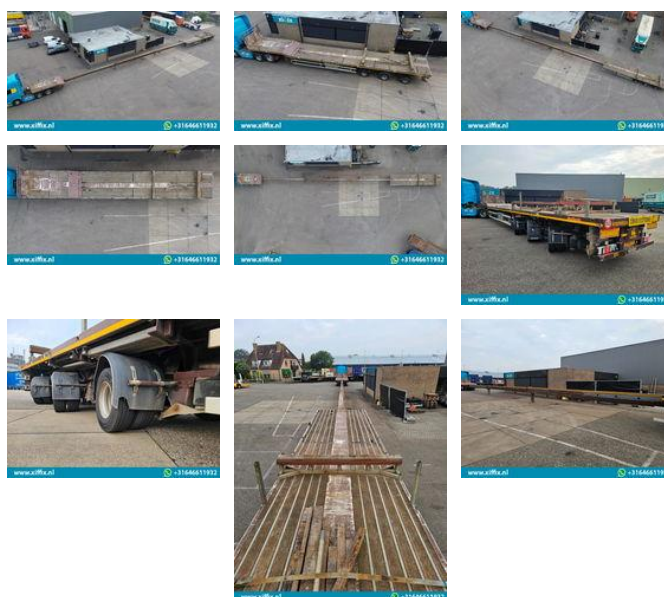

Nootboom 3-ass. Vlakke triple (3x) uitschuifbare oplegger // 48 meter! // 3x gestuurd

General features

Brand	Nootboom
Subcategory	Flatbed
Construction year	2009
Date of first registration	03-07-2009
Condition	Used
General condition	Good
Reference	14407

Characteristics

Empty weight	15.860kg
Load capacity	36.140kg
Max. weight	52.000kg
Serial number	XMROVB00090001714

Nooteboom 3-ass. Vlakke triple (3x) uitschuifbare oplegger // 48 meter! // 3x gestuurd

Technical specifications

Number of axes

3

Description

Construction: 3-axle Flat triple (3x) extendable trailer // 48 meter! // 3x steering First registration date: 03-07-2009 Length trailer: 1.715 + 1.030 + 1.025 + 1.015 cm. Height: +- 130 cm. Width: 252 cm. Suspension: Air Number of axles: 3 pieces Number of steering axles: 3 (hydr.) Number of elevator shafts: 0 GVW: 52.000 kg. Tare weight: 15.860 kg. Loading capacity: 36.140 kg Tire size: 245/70 R 17,5 Profile on average in %: 60 % Brakes: Drum 40% MOT up to: nvt Brand axles: SAF - Central lubrication (2x) - Remote control for the steering axles (2x) Trailer technical in good condition!