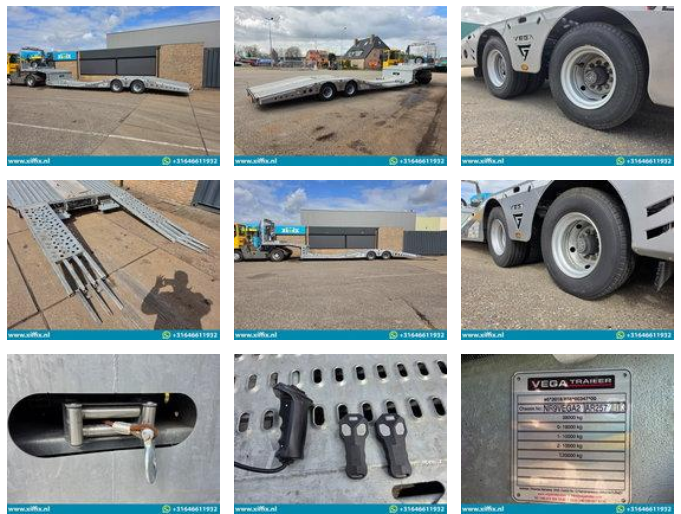

## VEGA Trailer 2-ass. Autotransporter

### General features

Brand	VEGA Trailer
Subcategory	Car transporter
Construction year	2024
Date of first registration	09-10-2024
Condition	Used
General condition	Very good
Reference	14975

[www.xifix.nl](http://www.xifix.nl)  +31646611932

# VEGA Trailer 2-ass. Autotransporter

## Description

Construction: 2-axle. Car transporter First registration date: 09-10-2024 Length trailer: 1.330 cm. Height: +- 35 cm. Width: 255 cm. Suspension: Air Number of axles: 2 pieces Number of steering axles: 0 Number of lift axles: 0 GVW: 38.000 kg. Tare weight: 6.980 kg. Loading capacity: 31.020 kg Tire size: 245/70 R 17, 5 Profile on average in %: 80 % Brakes: Drum 90 % MOT up to: 08-2026 Brand axles: BPW - Electric winch with remote control Trailer technical in good condition!